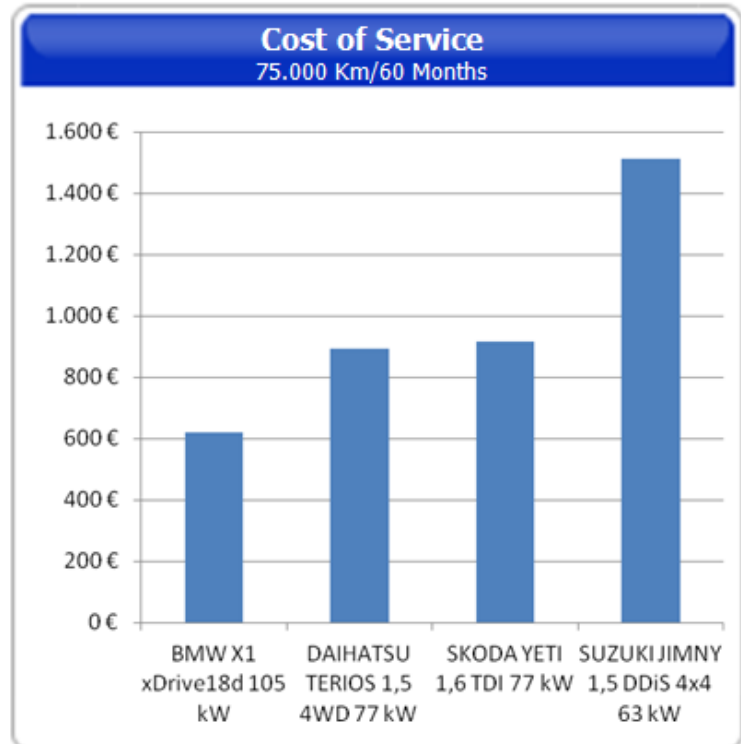

AuDaConCOO NEWS

[Comparison of SUVs](#) | [Additional vehicles](#) | [Contact](#) | [Deutsch](#)

Through ice and snow with all-wheel-drive

Winter is knocking on our doors, bringing along severe road conditions, cold temperatures, snow and ice. Once a car gets out of control, sliding around, one wishes to have an all-wheel-drive on hand. For that reason we have analysed a few of the smaller SUVs for you.

Service behavior shows clearly that the lowest priced vehicle will not automatically remain the less expensive one. Examining the assumptive duration of 75,000 km/60 month reveals cost variances of more than 50% only for service expenditure. These abnormal deviations originate from variations among mandatory service intervals, varying labour times or additional spending for replacing timing belts or changing axle and gear box lubricants.

The lesson is clear, before having 4x4-fun in the snow overall costs should be examined and analysed closely.

Additional vehicles

Within the next update in November it will be possible to calculate the following additional vehicles.

MakeName	RangeName	TypeName	kW	Build_From
CITROËN	DS3	1.6 16V	110	201004
CITROËN	C8 (EA_, EB_)	2.0 16V	104	200509
CITROËN	BERLINGO Kasten	1.6 VTi 95	72	201007
CITROËN	BERLINGO	1.6 VTi 95	72	201007
DACIA	LOGAN MCV (KS_)	1.5 dCi (KS04)	55	201005
DACIA	LOGAN (LS_)	1.5 dCi (LS04)	55	201005
DACIA	DUSTER	1.5 dCi	63	201004
FORD	FIESTA Van	1.6 TDCi	66	200703
HYUNDAI	i40 CW	1.6 GDI	99	201107
HYUNDAI	i40 CW	1.7 CRDi	85	201107
HYUNDAI	i40 CW	1.7 CRDi	100	201107
HYUNDAI	i40 CW	2.0 GDI	130	201107
JEEP	GRAND CHEROKEE III (WH)	3.0 CRD	155	200605
KIA	CEE'D Schrägheck (ED)	1.6 CVT	92	201010